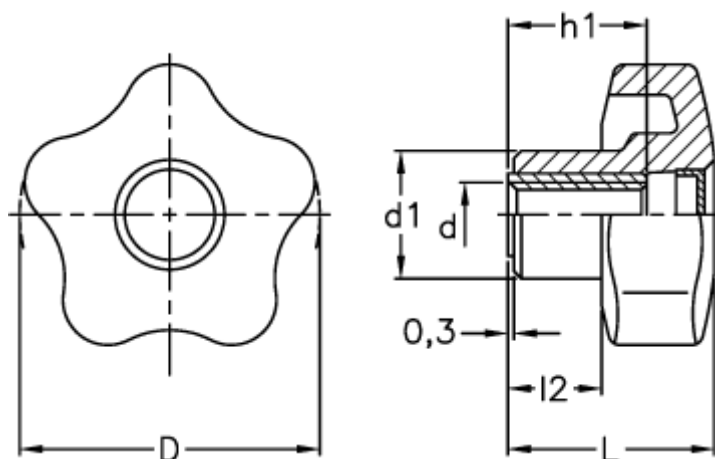

Article number: 23020698433  
Description: E+G Lobe knob  
VCT.32 B-M5-C3, grey cap

## Measures

D = 32  
d1 = 15  
d 6H = M5  
h1 = 12  
L = 23.0  
l2 = 10